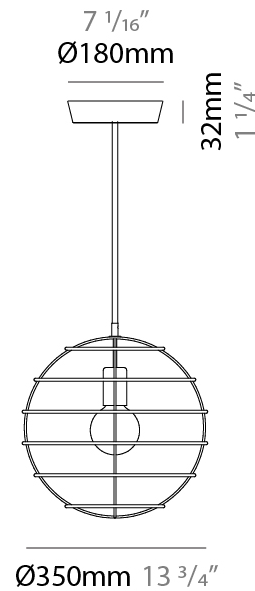

SPHERE SUSPENSION

D51057- : D51057-BRA

base number

1. To build a product code in our configurator select the specify button on the base model # product page
2. To build a manual product code on this datasheet choose from the options listed below in blue font and add the suffix to the base model #

GENERAL

Series: Sphere
Partner: Fambuena
Division: Design
Installation: Suspension
Product Type: Pendant
Mounting Location: Ceiling

PHYSICAL

Shape: Round
Diameter (mm): 350
Diameter (in): 13 3/4
Height (mm): 350
Height (in): 13 3/4
Weight (kg): 1.7
Weight (lbs): 3.8
Fixture Material: Metal
Cable Details: Cable length 2000mm / 79"

ELECTRICAL

Number of Lamps: 1
Lamp Type: LED Retrofit
Lamp Shape: A19
Bulb Included: Bulb Not Included
Total Output Wattage (W): 6
Max. Wattage Per Lamp (W): 6
Lamp Base: E26
Input Voltage (V): 120

LED

OPTICAL

RATINGS AND CERTIFICATIONS

Certified By: CSA Certified to UL and CSA Standards
IP rating: IP20